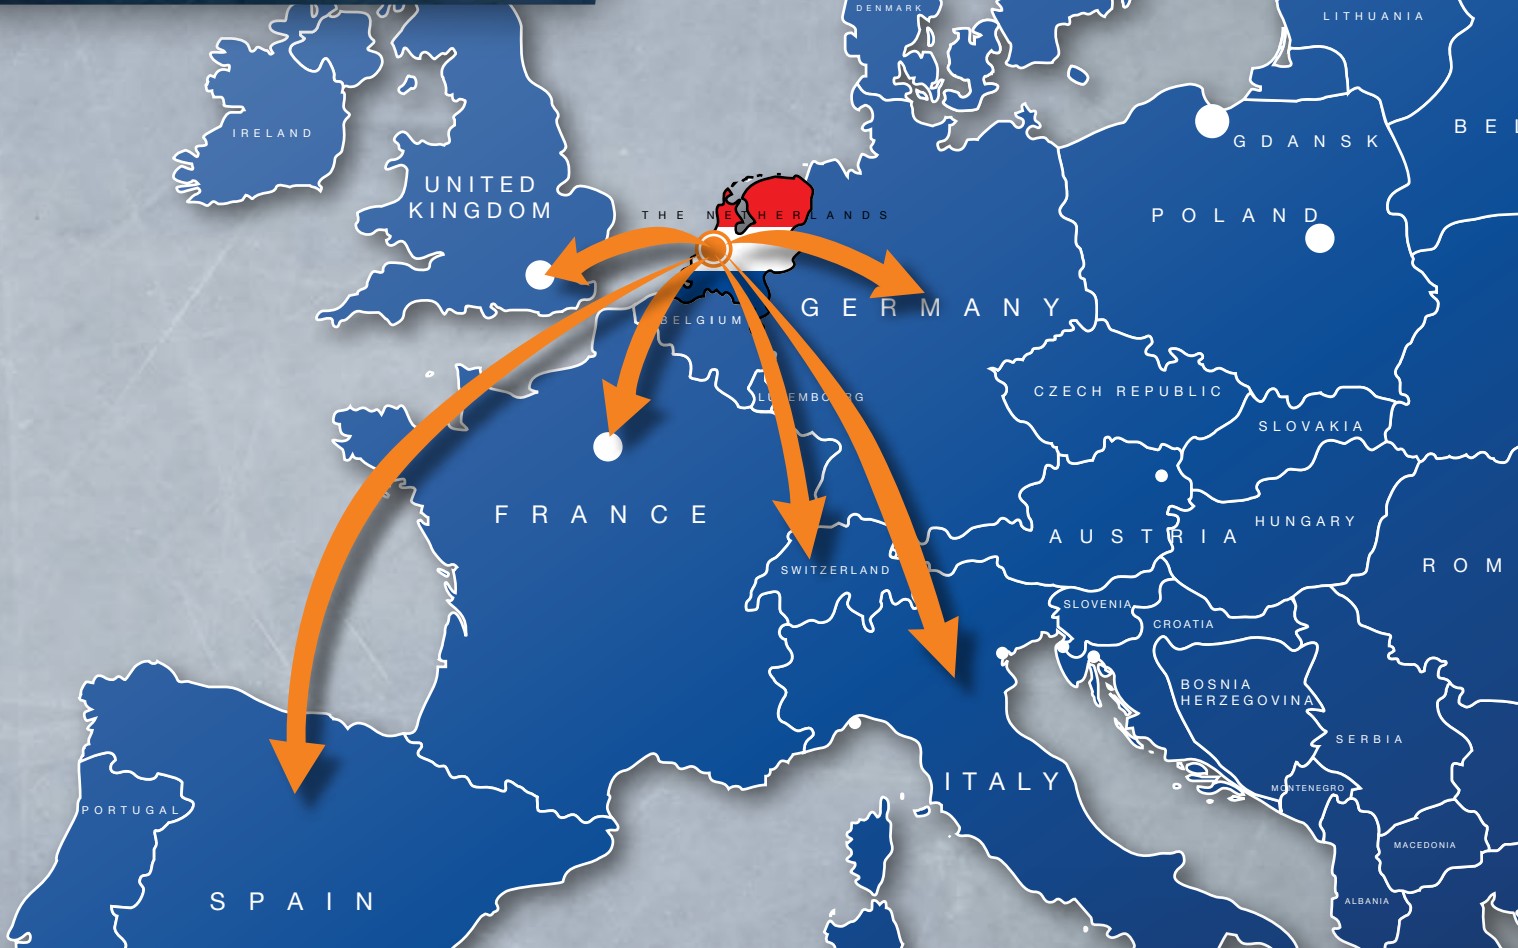

Sustainable logistics

- Use of efficient modalities
- Barge service between Rotterdam, Vlissingen and Antwerp
- Use of energy, generated by wind turbines and solar panels
- Development of sustainable coldstores

www.kloosterboer.com

Kloosterboer

Logistic opportunities for juices and concentrates

location: Rotterdam, Vlissingen, Elst (NL)
facilities: Coldstores and blending facilities

Kloosterboer develops and provides innovative and sustainable total solutions for the supply chain of temperature controlled food products. By developing long-term relationships, Kloosterboer aims to cut costs and increase service levels for its customers. We are one of the leading companies in this business with a cold storage capacity of over 3,5 million cubic meters and a yearly throughput of 2 million tons of products.